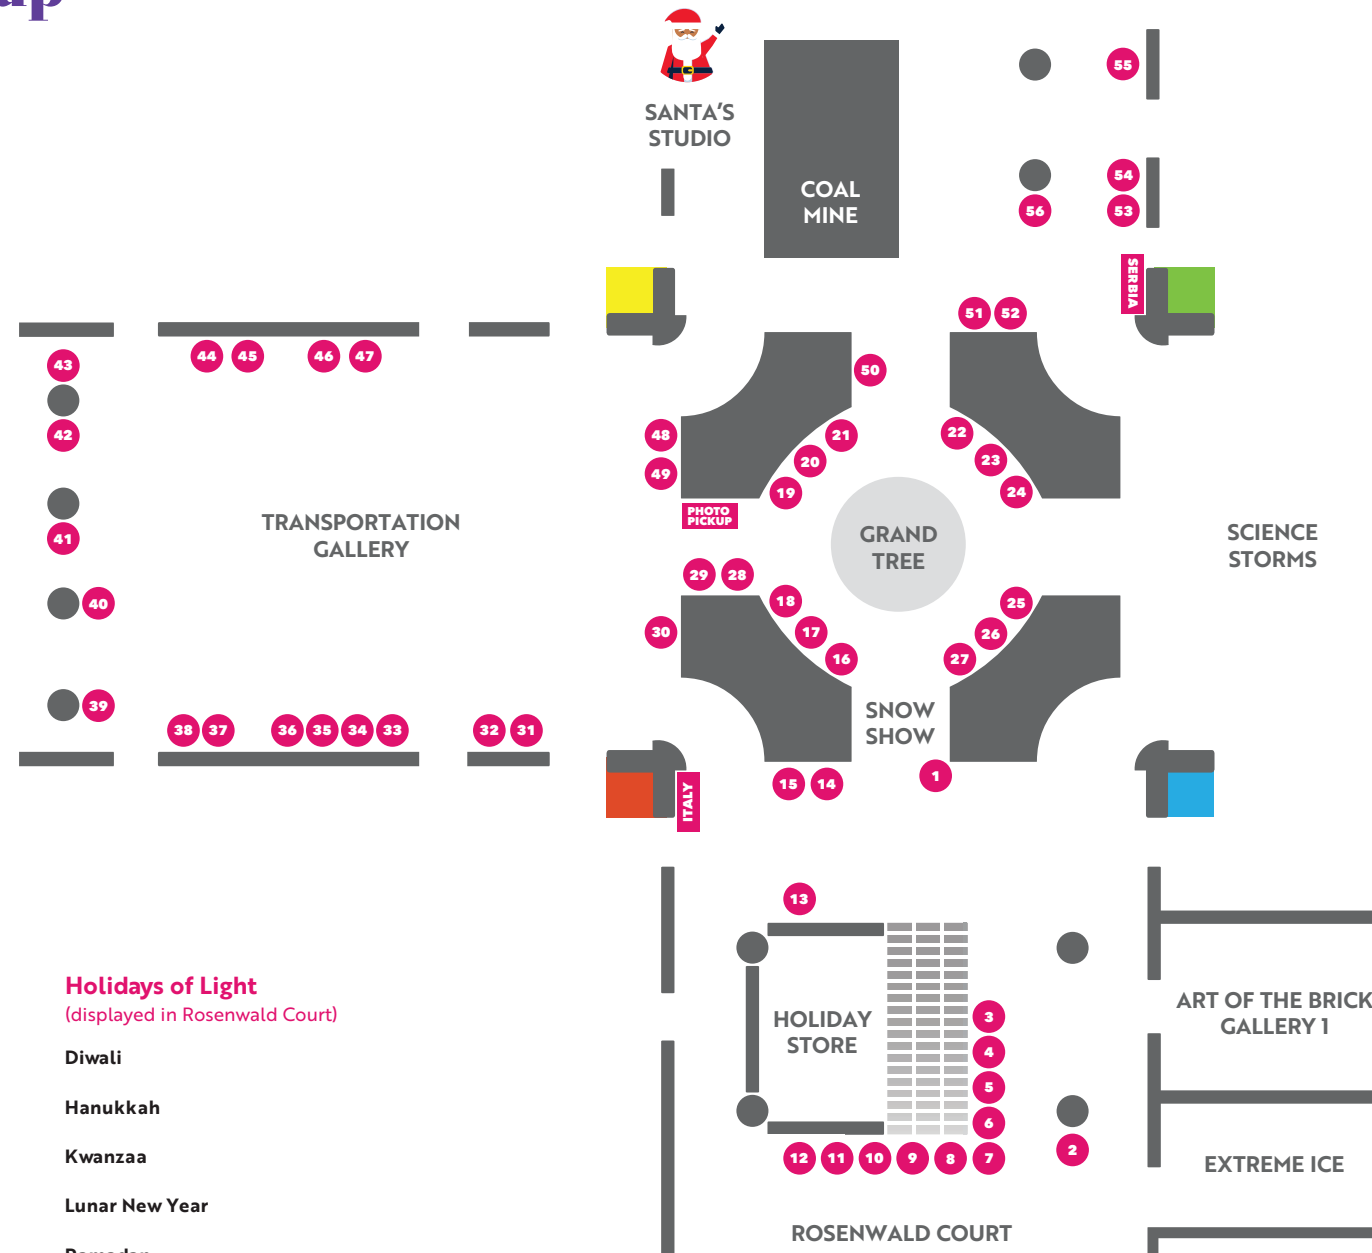

## 2022 Exhibit Guide

**Holidays of Light**  
(displayed in Rosenwald Court)

- Diwali
- Hanukkah
- Kwanzaa
- Lunar New Year
- Ramadan
- St. Lucia
- Visakha Puja
- Winter Solstice