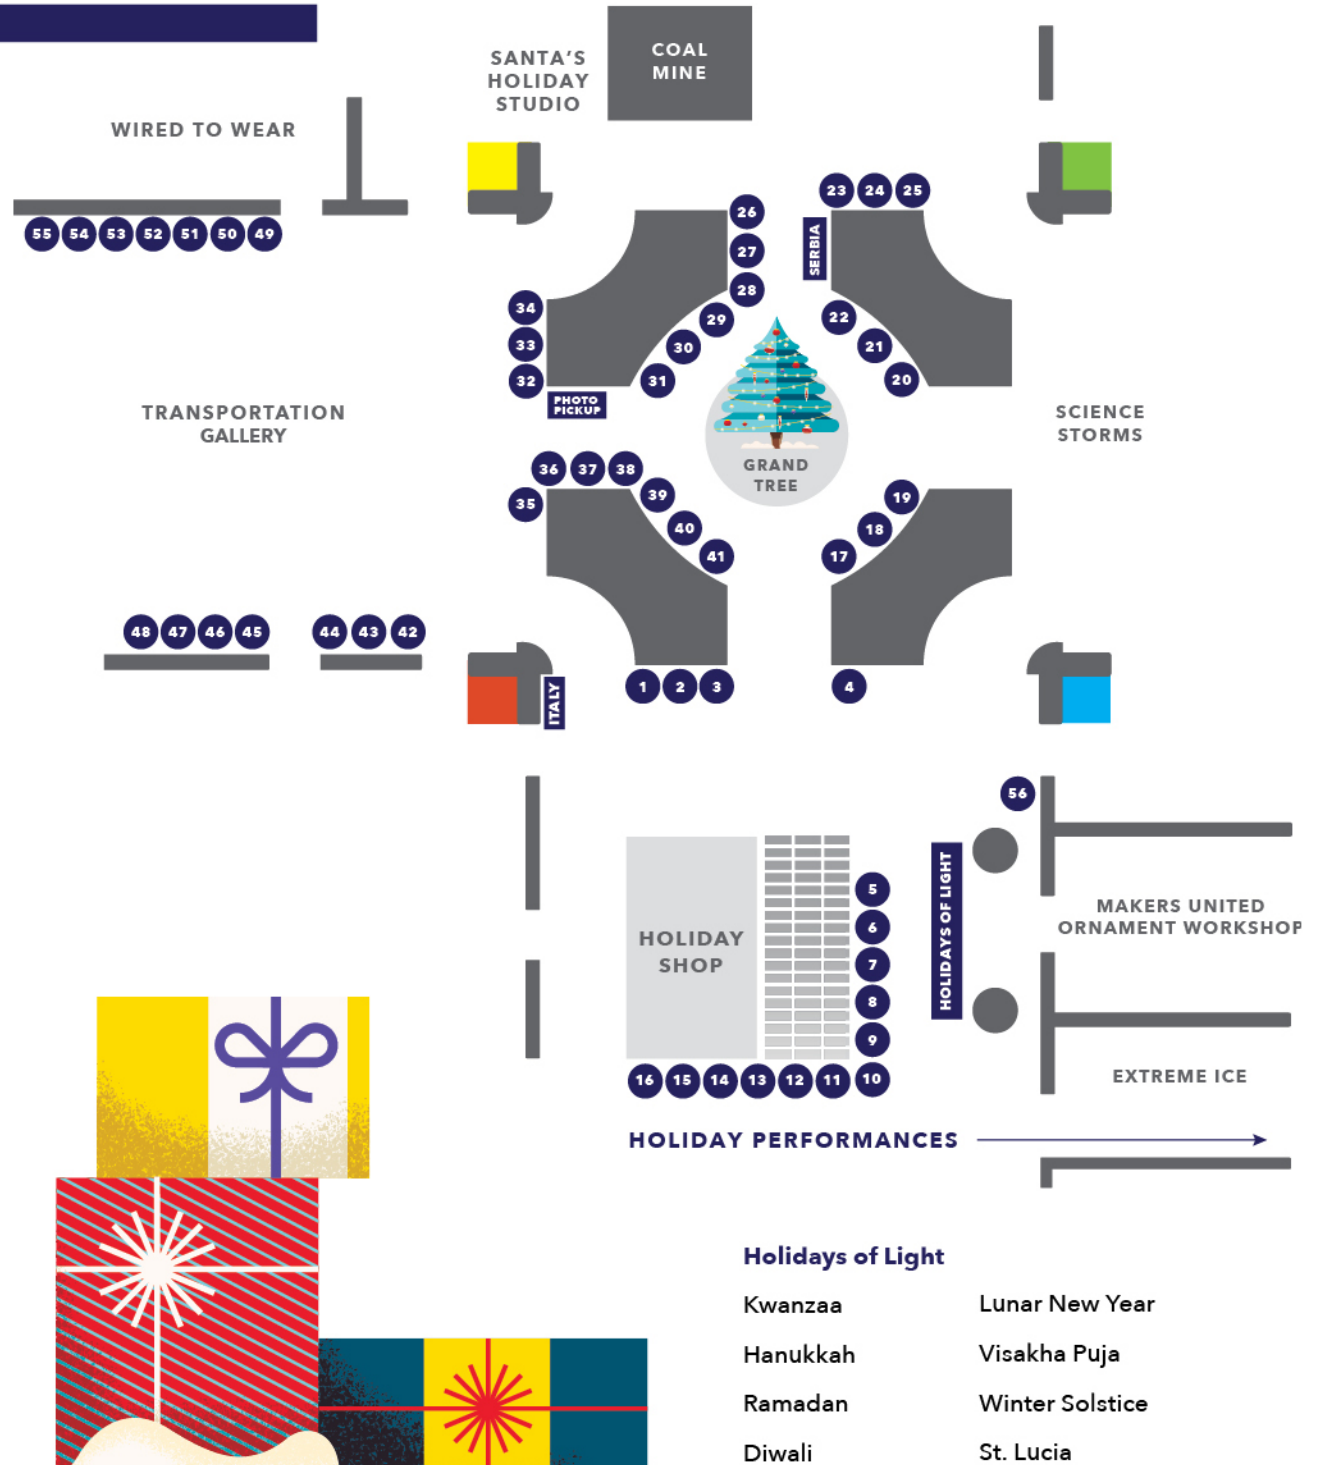

SUNDAY, DECEMBER 22

- 11 a.m. to 3 p.m.** Ornament Making
- 11 a.m.** Ensemble Horo (Bulgaria)
- 12:15 p.m.** Polish Scouting Organization of Illinois (Poland)
- 1:30 p.m.** Color's Entertainment Group (China)
- 2:45 p.m.** Holy Nativity of Romania (Romania)
- 4 p.m.** Hora of Romania (Romania)

MONDAY, DECEMBER 23

- 1:30 p.m.** Punch and Judaism (Hanukkah)
- 2:45 p.m.** Mama Sunshine (Kwanzaa)

TREE MAP

- | | |
|-------------------------|-------------------|
| 15 Armenia | 38 Italy |
| 11 Assyria | 35 Japan |
| 29 Australia | 3 Kenya |
| 13 Austria | 48 Korea |
| 9 Belarus | 18 Latvia |
| 30 Belgium | 41 Lebanon |
| 1 Bolivia | 52 Lithuania |
| 25 Belize | 23 Luxembourg |
| 10 Bosnia + Herzegovina | 44 Mexico |
| 42 Canada | 45 Native America |
| 39 China | 19 Netherlands |
| 33 Colombia | 22 Nigeria |
| 27 Croatia | 4 Norway |
| 6 Czech Republic | 37 Philippines |
| 24 Denmark | 12 Poland |
| 53 Ecuador | 32 Puerto Rico |
| 50 Egypt | 47 Romania |
| 16 England | 54 Russia |
| 26 Estonia | 49 Scotland |
| 51 Finland | 21 Slovakia |
| 20 France | 5 Slovenia |
| 28 Germany | 56 SocialWorks |
| 46 Greece | 17 Sweden |
| 7 Guatemala | 55 Switzerland |
| 34 Hungary | 8 Thailand |
| 36 Iceland | 31 Ukraine |
| 14 India | 43 United States |
| 2 Ireland | 40 Wales |

Holidays of Light

- | | |
|----------|-----------------|
| Kwanzaa | Lunar New Year |
| Hanukkah | Visakha Puja |
| Ramadan | Winter Solstice |
| Diwali | St. Lucia |

PHOTOS WITH SANTA

Capture your MSI memories by visiting Santa in the Holiday Studio (Main Level 2). The whole family can pose with the jolly man himself and bring home a souvenir photo.

Schedule

Thursday, November 21 - Sunday, November 24

Friday, November 29 - Sunday, December 1

Thursday, December 5 - Sunday, December 8

Thursday, December 12 - Sunday, December 15

Thursday, December 19 - Sunday, December 22