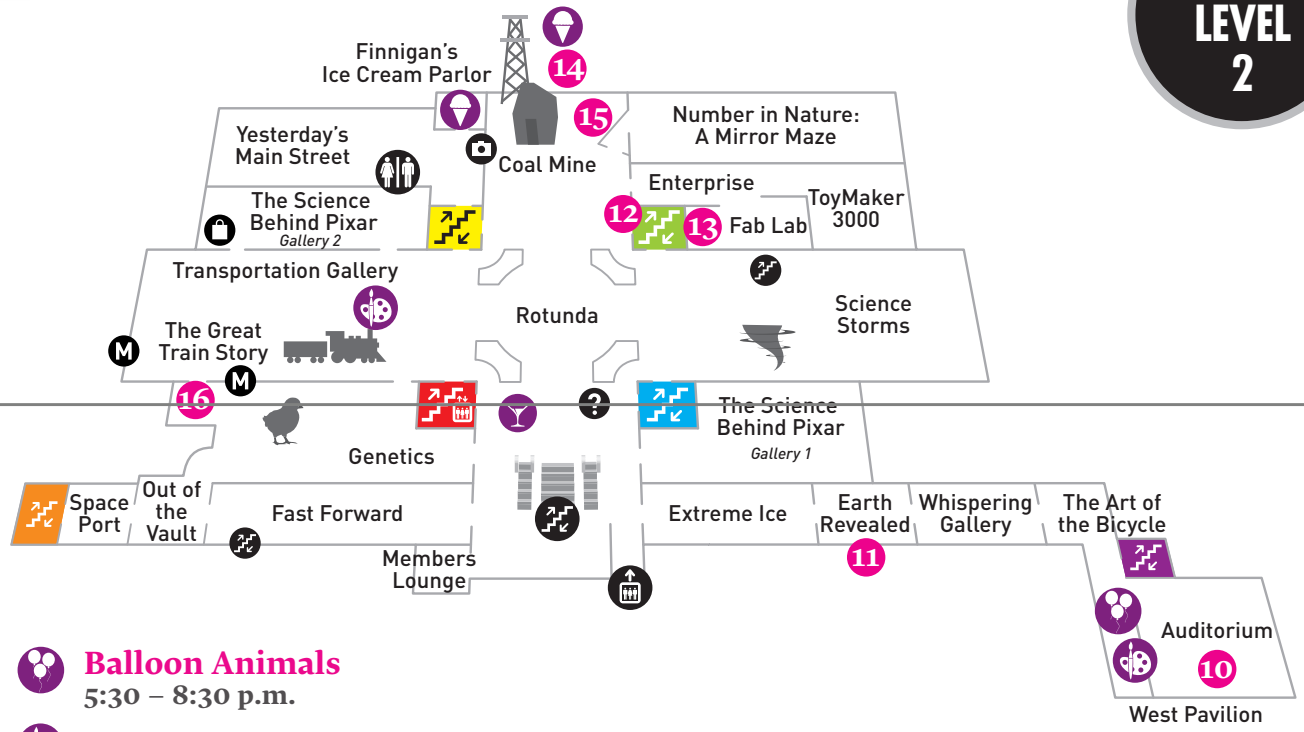

**Face Painters**  
5:30 – 8:30 p.m.

**Balloon Animals**  
5:30 – 8:30 p.m.

Presenting Sponsor

open house  
**member**  
July 19, 2018 5:30 to 9 p.m.

All exhibits except *Future Energy Chicago* are open until 9 p.m. Please note: timed-entry exhibits and experiences have a last-entry time of either 8 or 8:30 p.m. Tickets are sold out for *The Science Behind Pixar*, *Coal Mine Tour*, *U-505 walk-through tour*, *Numbers in Nature* and the *Giant Dome Theater*. The *Ride!* and *Fly!* Simulators require complimentary tickets, which can be picked up, first-come, first-served, in Lower Court. *Idea Factory* tickets can be picked up in front of the exhibit.

### MAIN LEVEL 2

MAIN  
LEVEL  
2

- 10 Meet Live Reptiles**  
5:30 – 8:30 p.m.
- 11 Earth Revealed Show**  
5:45, 6:30, 7:15, 8 and 8:45 p.m.  
Get the big picture on Earth's climate and geophysics and reflect on human impact on the planet.
- 12 GE Playtime**  
5:30 – 6:15 and 6:45 – 7:30 p.m.  
Join the amazing Guest Experiences team for a fun night of improv games.
- 13 Fab Lab Open House**  
5:30 – 8:30 p.m.  
Join our team to learn more about the amazing creations you can make in the lab, including stickers, laser-cut key chains and 3D-printed objects.
- 14 Sidewalk Chalk**  
5:30 – 8:30 p.m.
- 15 Balcony Drop**  
6:15, 7, 7:45 p.m.
- 16 See Your Own DNA**  
5:45, 6:30, 7:15, 8 and 8:45 p.m.  
Discover what makes each of us unique!
- Science Behind Pixar Store**  
5:30 – 9 p.m.  
Members receive a special 20% discount tonight only.