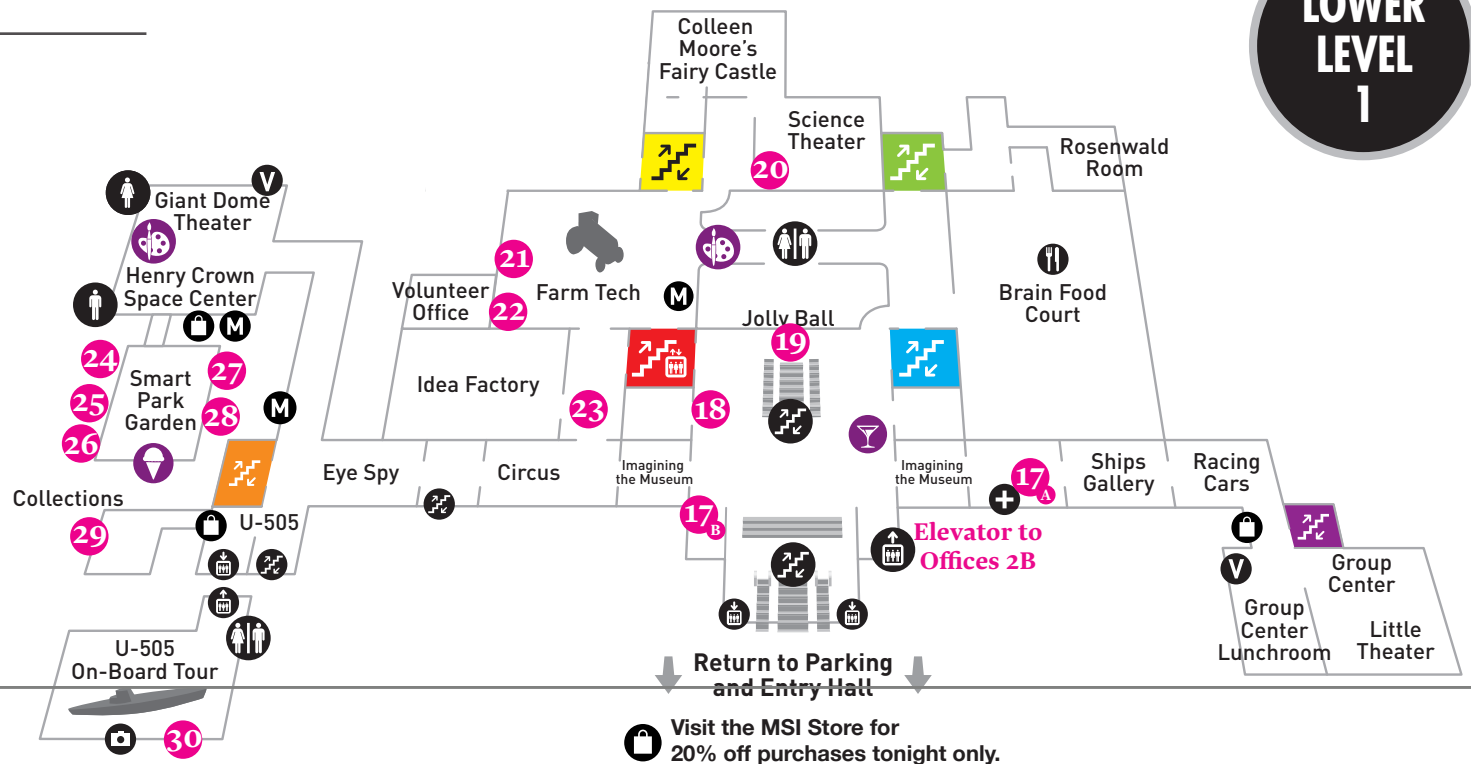

- **21 Make & Take: Plantable Paper**
  5:30 – 8:30 p.m.
  Recycle ordinary paper into a card with seed you can plant later!
- **22 Volunteer Office Open House**
  5:30 – 8:30 p.m.
  Learn about the many roles of MSI volunteers and how you can join our team!
- **23 Make & Take: UV Detector**
  5:30 – 8:30 p.m.
  Should you put on sunscreen? Make your own detector to hang on your backpack or jacket.
- **24 Fox Crossing Stringband**
  5:30 – 8:30 p.m.
- **25 Insect Petting Zoo**
  5:30 – 8:30 p.m.
- **26 Exploring the Science of Beer with Empirical Brewery**
  5:30 – 8:30 p.m.
  Sample craft beers while learning about the science behind brewing from local experts. 21+.
  While supplies last.
- **27 Smart Park Garden Tour**
  5:30 – 8:30 p.m.
  Explore the grounds and learn about horticulture from our master gardeners.
- **28 Fab Lab Maker Experience**
  5:30 – 8:30 p.m.
  Stop by the Smart Park to find your inner designer and assemble your own wearable while learning about Fab Lab Summer Camps.
- **29 Collections Innovations Past & Present: What's Old is New Again**
  5:30 – 8 p.m.
  Come and listen to the stories our artifact collection has to tell.
- **30 Meet the Submariners**
  5:30 – 8:30 p.m.
  Hear first-hand stories of life on-board a submarine from real U.S. sailors and navy veterans.