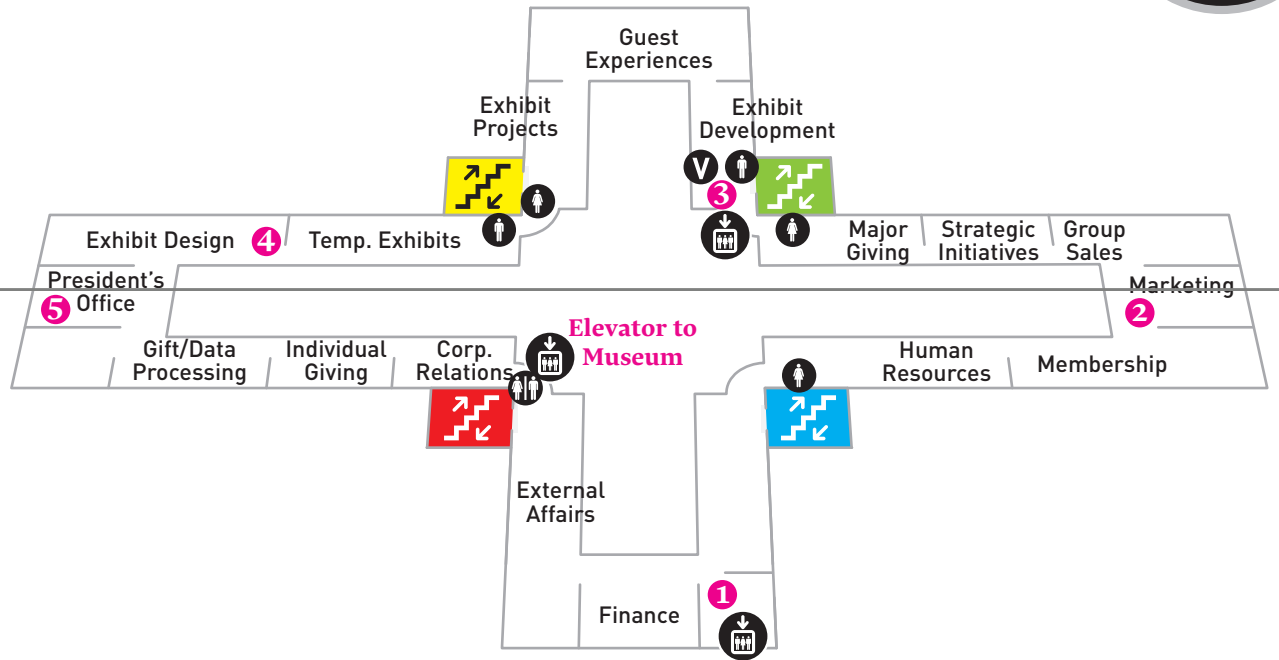

Member Open House 2018

Map & Guide to Activities

OFFICES 2B Use the Silver Elevators, 5:30 – 8 p.m.

- **1 We are MSI**
  Visit Human Resources and learn more about the fun, dedicated people who work at MSI.
- **2 Marketing Suite**
  Tour the offices and workspaces where the Marketing Department develops ideas and campaigns. See the most recent work and collaborate in a brainstorm.
- **3 A La Cart**
  Touch, feel and play with select artifacts from our Collection. Learn about what they are, where they come from and how they work.
- **4 Exhibit Design**
  Meet some of the creative people behind MSI's world-class exhibits.
- **5 Inside the President's Office**
  Join the External Affairs team in the office of MSI President and CEO David R. Mosen.

While you tour MSI staff offices, be on the lookout for fun facts from the 1893 Columbian Exposition.

BALCONY LEVEL 3

- **6 Exhibit and Experience Development**
  5:30 – 8:30 p.m.
  Look into the future! Get a sneak peak at concepts and prototypes from upcoming exhibits and experiences.
- **7 Hands-On Activities From Our Learning Labs!**
  5:30 – 8:30 p.m.
  Try activities from a variety of our amazing labs: learn to lift fingerprints, diagnose a patient using a medical robot, test Newton's Laws and perform a colorful chemical experiment!
- **8 Dissect an Eye at MSI**
  7 and 8 p.m.
  Dissect a real cow eye in this in-sight-ful experience. **Space is limited to the first 25 members, age 10+.**
- **9 Meet the Pilot**
  5:30 – 8:30 p.m.
  Learn what it takes to fly a plane from one of our United Airlines pilot volunteers.