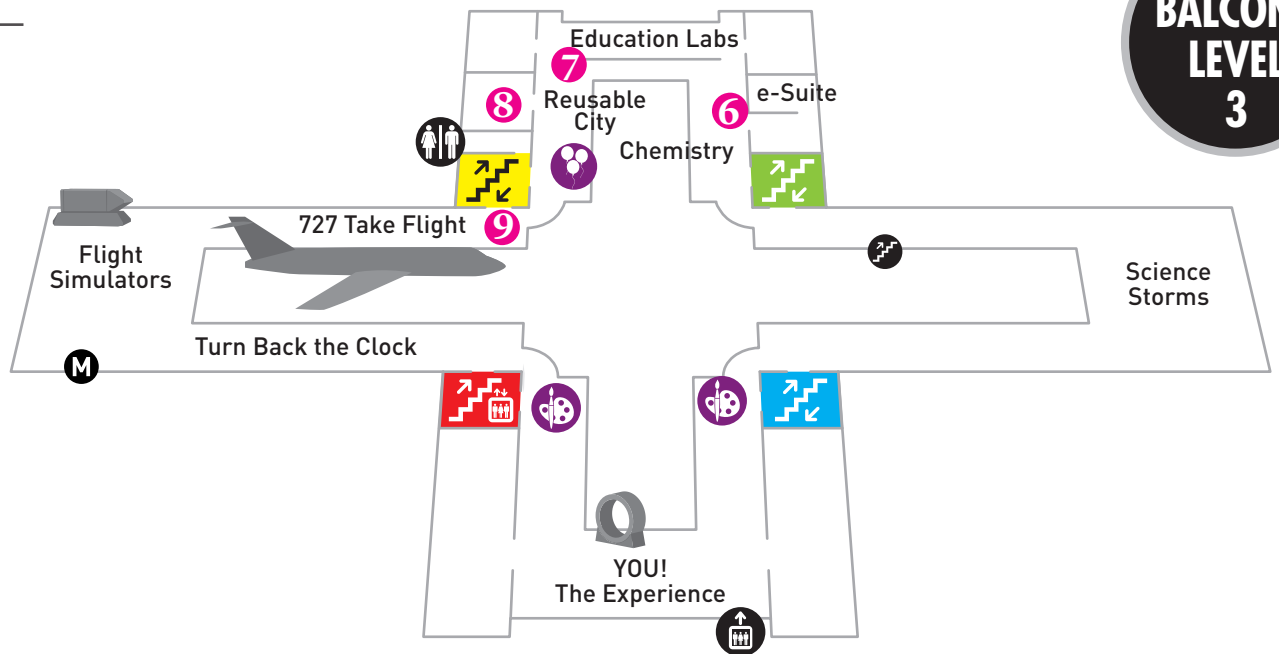

Face Painters
5:30 – 8:30 p.m.

Balloon Animals
5:30 – 8:30 p.m.

Presenting Sponsor

open house
member
July 19, 2018 5:30 to 9 p.m.

All exhibits except *Future Energy Chicago* are open until 9 p.m. Please note: timed-entry exhibits and experiences have a last-entry time of either 8 or 8:30 p.m. Tickets are sold out for *The Science Behind Pixar*, *Coal Mine Tour*, *U-505 walk-through tour*, *Numbers in Nature* and the *Giant Dome Theater*. The *Ride!* and *Fly!* Simulators require complimentary tickets, which can be picked up, first-come, first-served, in Lower Court. *Idea Factory* tickets can be picked up in front of the exhibit.

LEGEND

- Restrooms
- Restaurant
- Photo Stop
- Retail
- Stairway
- Elevator
- Escalator
- Vending Machines
- Mold-a-rama