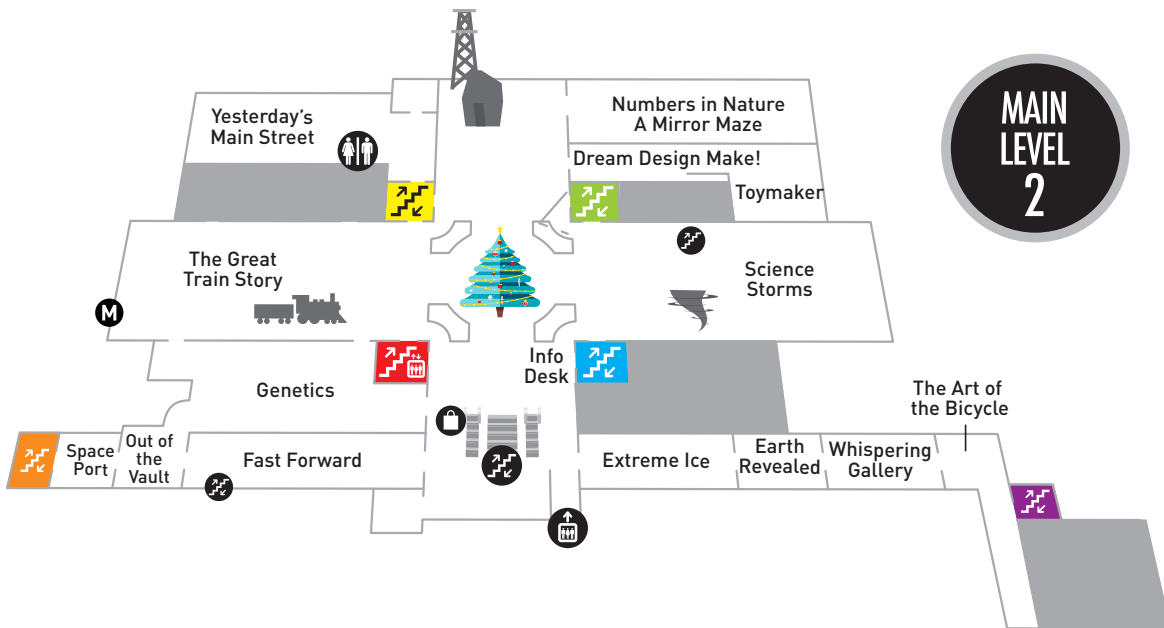

LEGEND

Restrooms

Stairway

Retail

Elevator

Area Closed

BALCONY LEVEL 3

MAIN LEVEL 2

LOWER LEVEL 1