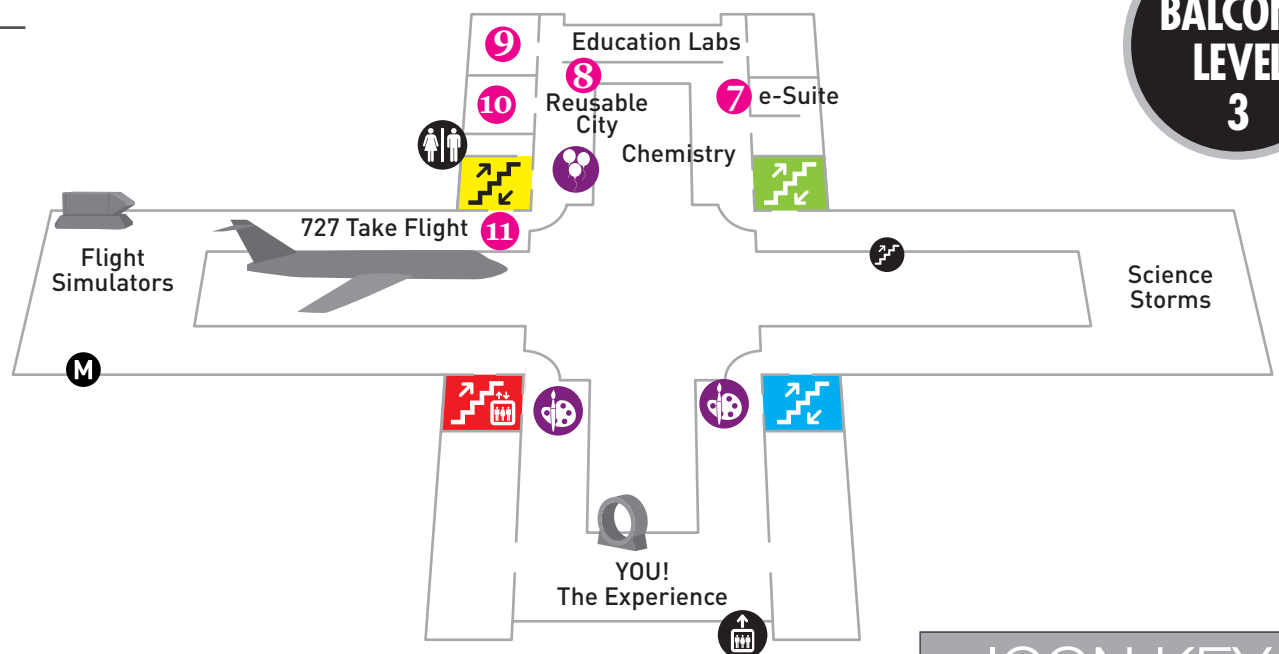

ICON KEY

5:30 – 8:30 p.m.

- Balloon Animals
- Face Painters

open house
member
July 18, 2019 5:30 to 9 p.m.

All exhibits except *Future Energy Chicago* are open until 9 p.m. Tickets are sold out for *Wired to Wear*, *Makers United*, *VR Space Walk*, *Coal Mine Tour*, *U-505 walk-through tour*, *Numbers in Nature* and the *Giant Dome Theater*. The *Ride!* and *Fly!* Simulators require complimentary tickets, which can be picked up, first-come, first-served, in Lower Court. *Idea Factory* tickets can be picked up in front of the exhibit.

Presented by:

WINTRUST
CHICAGO'S BANK™

LEGEND

Restrooms

Restaurant

Photo Stop

Retail

Stairway

Elevator

Escalator

Vending Machines

Mold-a-rama