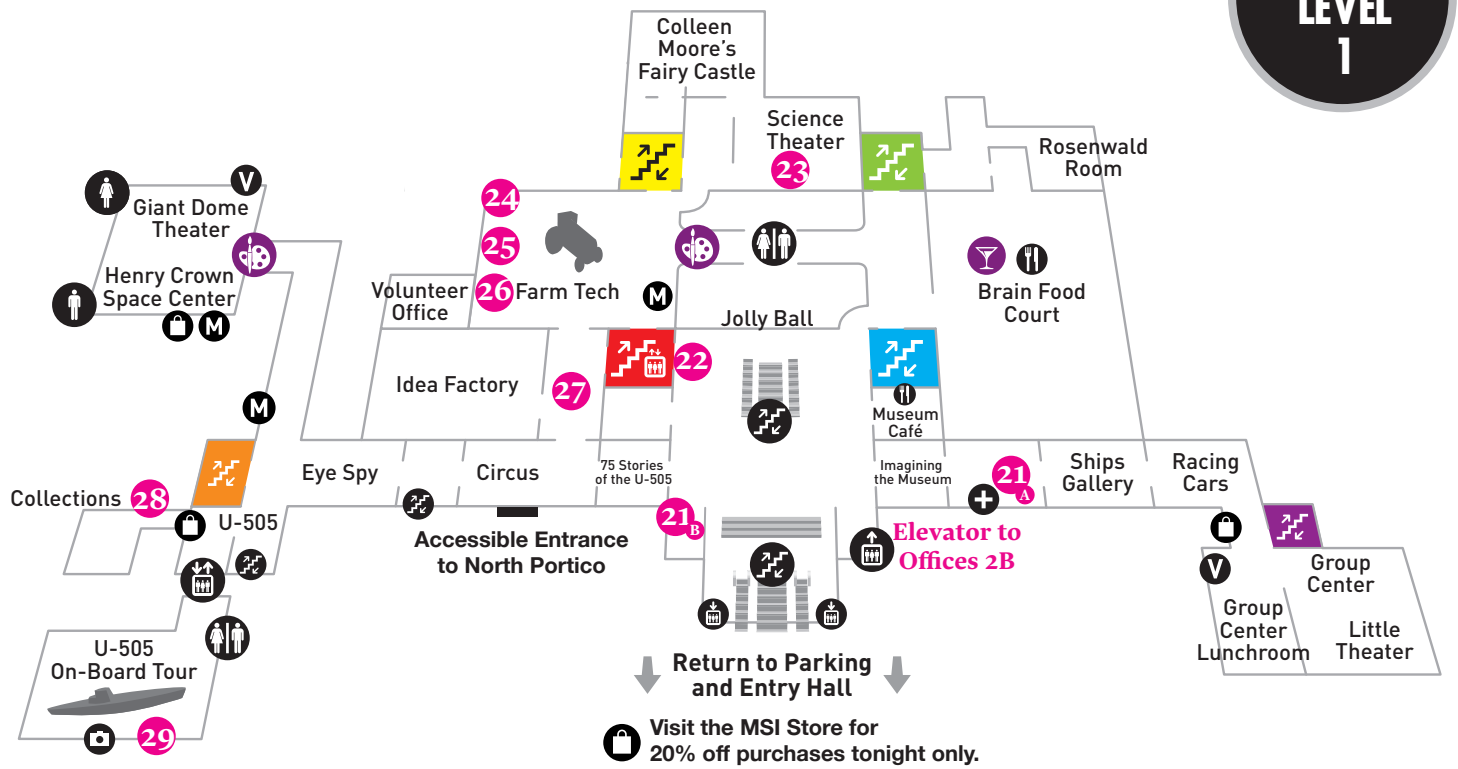

28 The Sights and Sounds of Collections
5:30 - 8 p.m.
Experience collections in a whole new way by looking through and listening to a selection of activated artifacts from our collection.

29 Meet the Submariners
5:30 - 8:30 p.m.
Hear first-hand stories of life on-board a submarine from real U.S. sailors and Naval veterans.

ICON KEY

5:30 - 8:30 p.m.

- Balloon Animals
- Ice Cream Service
- Cash Bar
  Valid ID required.
- Face Painters
- Beverage Station