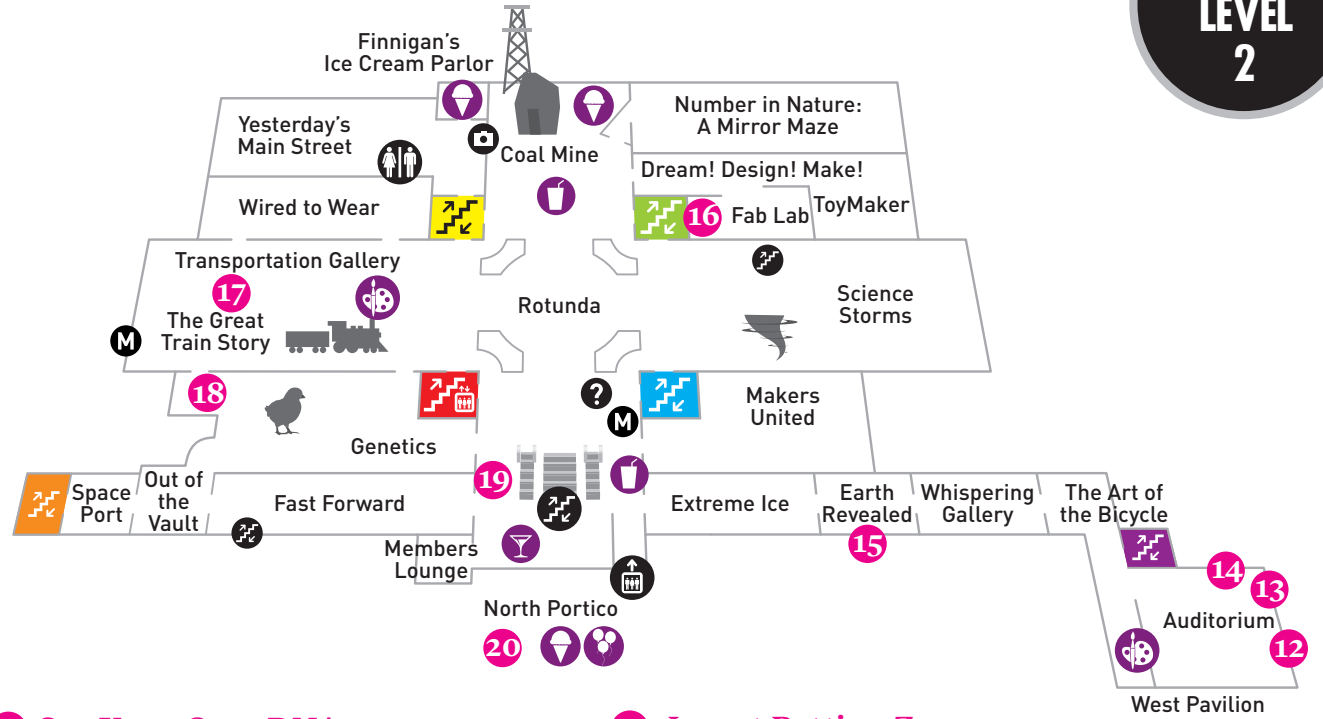

MAIN LEVEL 2

12 GE Playtime
5:30 - 6:15 and 6:45 - 7:30 p.m.
Join the amazing Guest Experiences team for a fun night of improv games.

13 Magformers Geometry Gymnasium
5:30 - 8:30 p.m.
Create 3D structures from 2D nets. Use squares and triangles to build houses, towers and our 'magic ball'. Learn to build using combine, roll and pull-up techniques and see what your imagination can create!

14 Animal Meet & Greet
5:30 - 8:30 p.m.
Meet and learn about live animals.

15 Earth Revealed Show
5:45, 6:30, 7:15, 8 and 8:45 p.m.
Get the big picture on Earth's climate and geophysics, and reflect on human impact on the planet.

16 Fab Lab Open House
5:30 - 8:30 p.m.
The Fab Lab at the MSI is one of over 1,000 Fab Labs world wide. Stop by to meet the team that runs the Fab Lab here at the MSI and hear about the programs they create and run.

17 Make & Take: Come Back Can
5:30 - 8:30 p.m.
Roll this can away and it will come back to you. Make your own and "phind" out about physics.

18 See Your Own DNA
6:15, 7 and 7:45 p.m.
Discover what makes each of us unique!

19 Exploring the Science of Beer with Half Acre Beer Company
5:30 - 8:30 p.m.
Sample craft beers while learning about the science behind brewing from local experts. 21+. While supplies last.

20 Insect Petting Zoo
5:30 - 8:30 p.m.
Sidewalk Chalk
5:30 - 8:30 p.m.
Fox Crossing Stringband
5:30 - 8:30 p.m.
Nature Walk
6:30 and 7:30 p.m.
Join in fun activities and learn more about our own diverse ecosystem at the info table and on the Nature Walk!
Walk capacity is limited to the first 25 members.

LOWER LEVEL 1

21 Flight Simulator Ticketing
5:30 p.m. **FLY! RIDE!**
While supplies last. Due to safety restrictions, flyers must weigh less than 245 lbs. and be at least 48" tall. All riders must be present to receive a wristband, no proxies are allowed.

22 MOH Photo Booth
5:30 - 9 p.m.

23 Poop Happens
6:30 and 7:30 p.m.
Science Heroes Saves the Day
5:30 and 8:30 p.m.
Space is limited to the first 65 members.

24 Make & Take: Plantable Paper
5:30 - 8:30 p.m.
Recycle ordinary paper into a card with seed you can later plant!

25 Greenhouse Open House
5:30 - 8:30 p.m.
Look behind the scenes at our hydroponics set-up and greenhouse prep area.

26 Meet our Master Gardeners
5:30 - 8:30 p.m.

27 Make & Take: Pop Up Catapult
5:30 - 8:30 p.m.
Make your own 3D pop up card that doubles as a game.