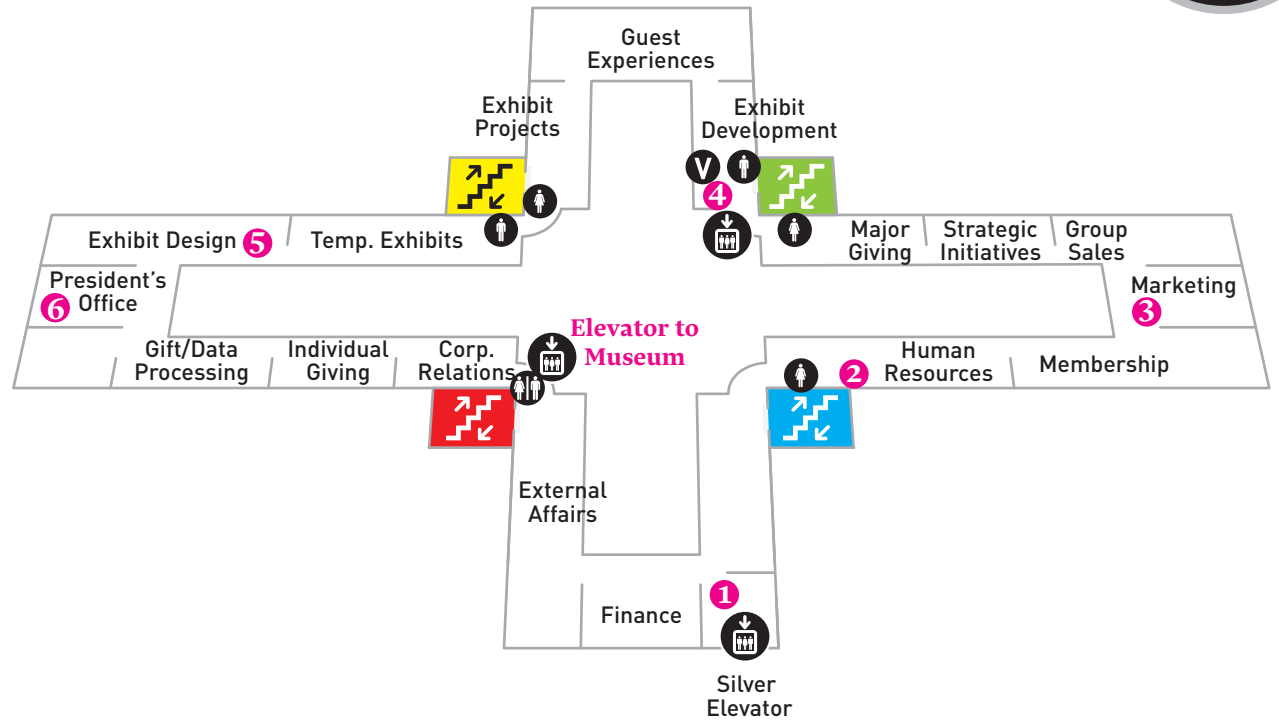

4 A La Cart

Touch, feel and play with select artifacts from our Collection. Learn about what they are, where they come from and how they work.

5 Exhibit Design

Meet some of the creative people behind MSI's world-class exhibits.

6 Inside the President's Office

Join the External Affairs team in the office of MSI President and CEO David R. Mosen. Write a letter to Mr. Mosen and take a photo with our Instagram frame board!

BALCONY LEVEL 3

BALCONY
LEVEL
3

7 Live From the Heart!

5:30 – 8:30 p.m.

Check out our extraordinary program where students interact with a surgical team in real-time! BE ADVISED: We will be showing a pre-recorded heart surgery video in HD.

All exhibits except *Future Energy Chicago* are open until 9 p.m. Tickets are sold out for *Wired to Wear*, *Makers United*, *VR Space Walk*, *Coal Mine Tour*, *U-505 walk-through tour*, *Numbers in Nature* and the *Giant Dome Theater*. The *Ride!* and *Fly!* Simulators require complimentary tickets, which can be picked up, first-come, first-served, in Lower Court. *Idea Factory* tickets can be picked up in front of the exhibit.