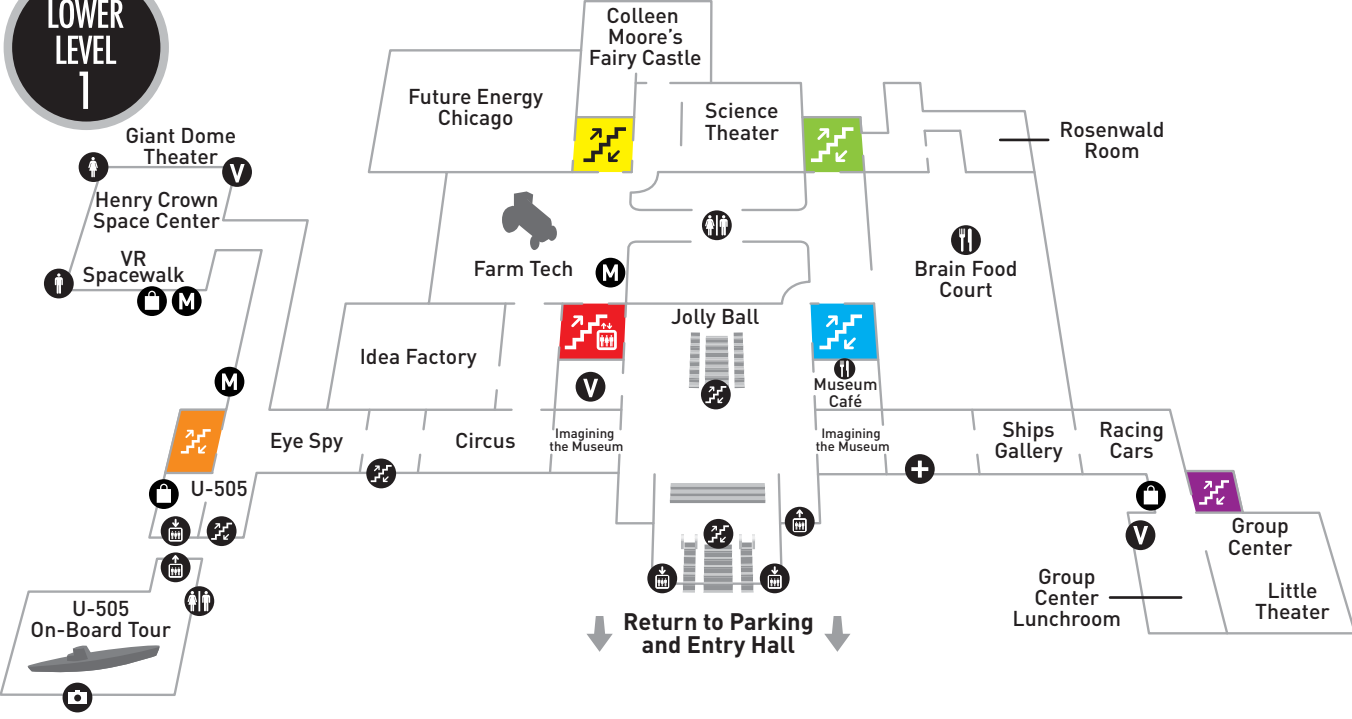

Guest Services in Entry Hall

Guest Services in the Entry Hall provides coat check service for \$3, single stroller rentals for \$3, double stroller rentals for \$5, and free wheelchair rentals. Coat check and stroller rental are both free for members. You must have a driver's license or picture ID to rent a stroller or wheelchair. An ATM is located here as well. Sorry, no wagons are permitted in the Museum.

First Aid

Please notify any uniformed Museum staff member if you are in need of assistance.

Nursing Station

MSI welcomes nursing mothers, who may nurse their babies in any public space in the Museum. A nursing station is located in the *Idea Factory* (Lower Level 1).

LOWER LEVEL 1

ENTRY HALL

LEGEND

- Restrooms
- Food & Drink
- Vending Machines
- Retail
- Photo Stop
- First Aid
- MOLD-A-RAMA
- Information Desk
- Stairway
- Elevator

Restrooms

Restrooms are located throughout the Museum as indicated with an icon on the map. All-gender restrooms are specifically located on Lower Level 1, by *Farm Tech* and Main Level 2, by *Yesterday's Main Street*.