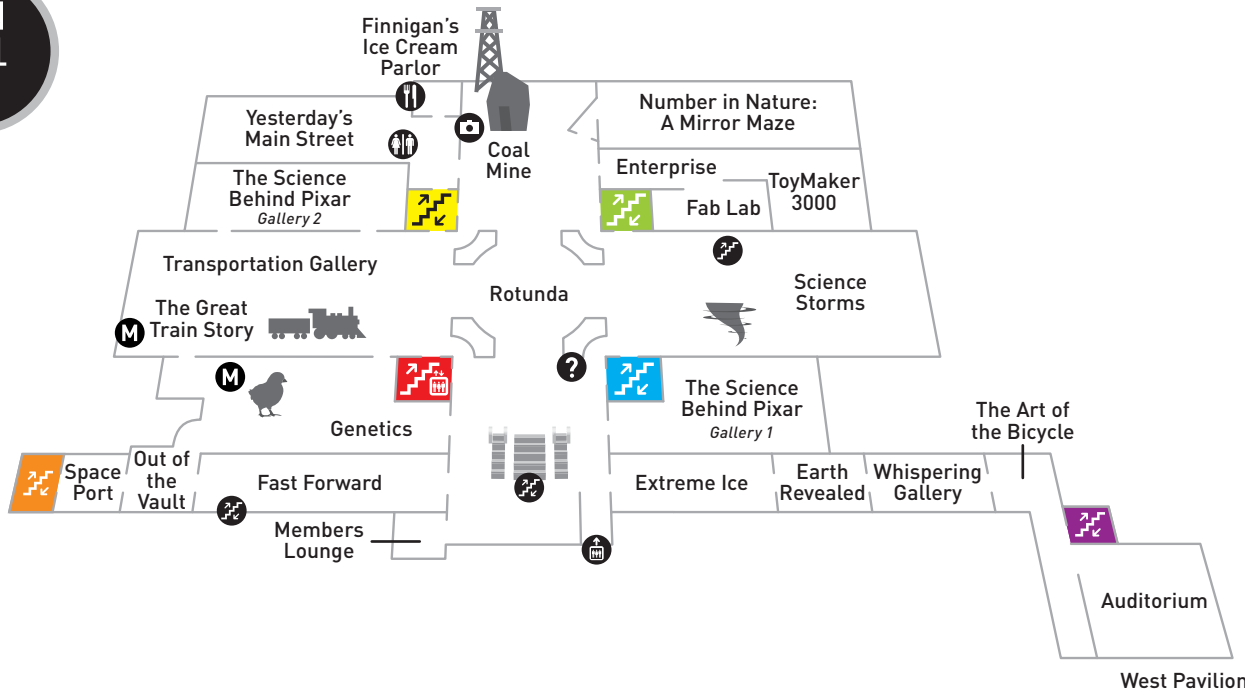

Coal Mine

Descend a mine shaft, take a ride on the *Coal Mine* train and learn about the evolution of coal mining technology in this guided tour of the Museum's first interactive experience. • Main Level 2

Timed-entry ticket required. The last 25-min. tour begins 30 min. before close. Not accessible to wheelchairs or strollers.

Science Storms

Investigate the science behind nature's power as you control the dynamics of a 40-foot tornado, trigger an avalanche, unleash a tsunami and more. • Main Level 2

The Great Train Story

Watch more than 20 trains on a cross-country journey race through realistic terrain and cityscapes. • Main Level 2

YOU! The Experience

See yourself in new and fascinating ways as you experiment with more than 50 fun interactive experiences. • Balcony Level 3

BALCONY LEVEL
3

MAIN LEVEL
2

AMENITIES

Membership

Didn't see it all? Apply today's Museum Entry costs toward the purchase of a membership and come back FREE all year! Your receipt for today's admission will serve as a discount, so please visit the Members Lounge or Entry Hall member ticket counter to join MSI today.