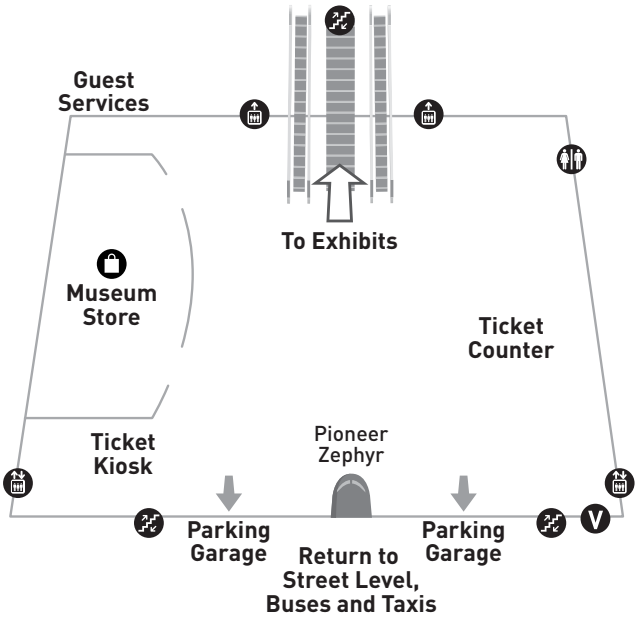

Guest Services in Entry Hall

Guest Services in the Entry Hall provides coat check service for \$3, single stroller rentals for \$3, double stroller rentals for \$5, and free wheelchair rentals. Coat check and stroller rental are both free for members. You must have a driver's license or picture ID to rent a stroller or wheelchair. An ATM is located here as well. Sorry, no wagons are permitted in the Museum.

First Aid

Please notify any uniformed Museum staff member if you are in need of assistance.

Nursing Station

MSI welcomes nursing mothers, who may nurse their babies in any public space in the Museum. A nursing station is located in the *Idea Factory* (Lower Level 1).

LOWER LEVEL 1

ENTRY HALL

LEGEND

- Restrooms
- Food & Drink
- Vending Machines
- Retail
- Photo Stop
- First Aid
- MOLD-A-RAMA
- Information Desk
- Stairway
- Elevator

Restrooms

Restrooms are located throughout the Museum as indicated with an icon on the map. All-gender restrooms are specifically located on Lower Level 1, by *Farm Tech* and Main Level 2, by *Yesterday's Main Street*.