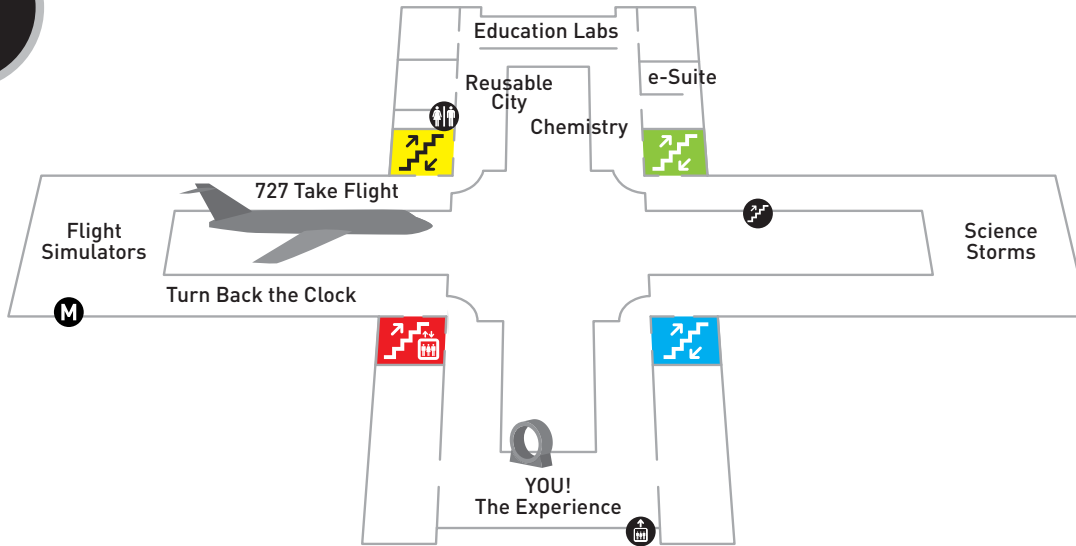

Timed-entry ticket required. The last 25-min. tour begins 30 min. before close. Not accessible to wheelchairs or strollers.

Science Storms

Investigate the science behind nature's power as you control the dynamics of a 40-foot tornado, trigger an avalanche, unleash a tsunami and more. • Main Level 2

The Great Train Story

Watch more than 20 trains on a cross-country journey race through realistic terrain and cityscapes. • Main Level 2

YOU! The Experience

See yourself in new and fascinating ways as you experiment with more than 50 fun interactive experiences. • Balcony Level 3

BALCONY LEVEL
3

MAIN LEVEL
2

AMENITIES

Membership

Didn't see it all? Apply today's Museum Entry costs toward the purchase of a membership and come back FREE all year! Your receipt for today's admission will serve as a discount, so please visit the Members Lounge or Entry Hall member ticket counter to join MSI today.