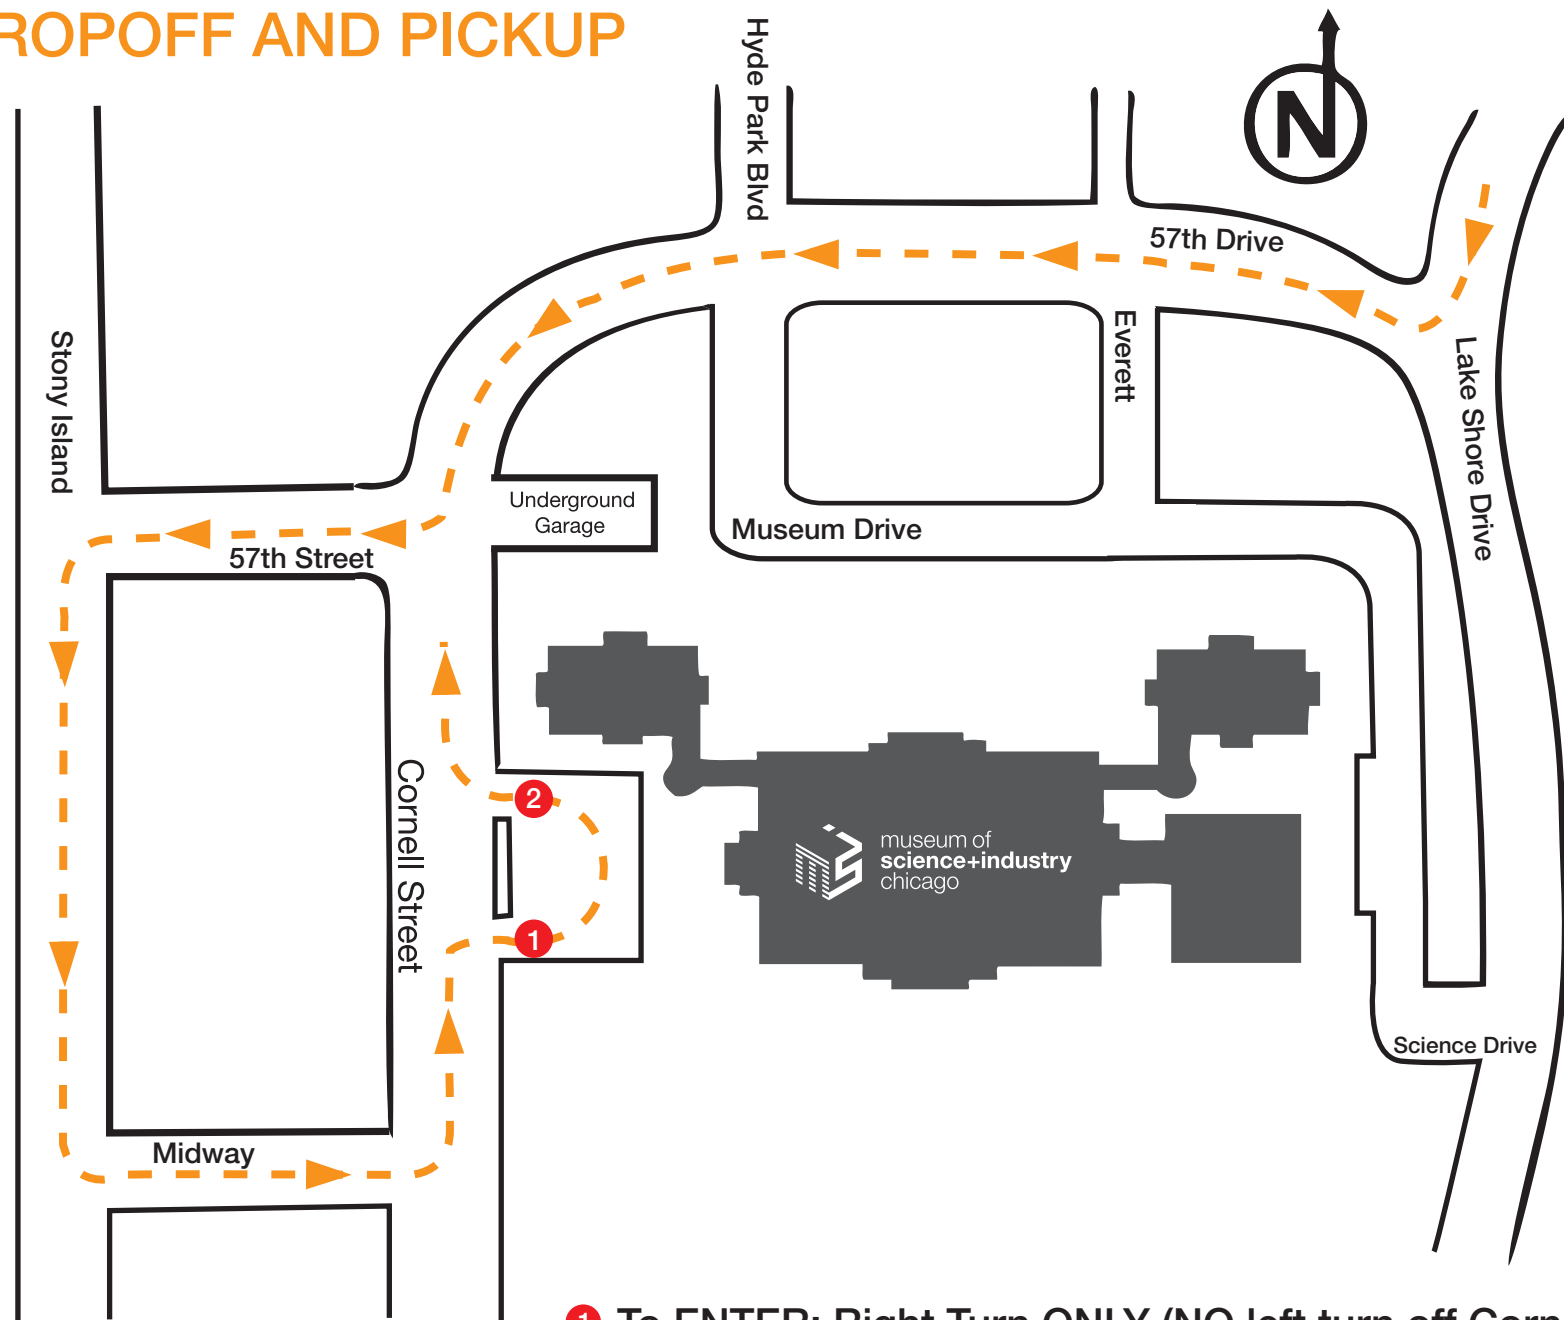

BUS DROPOFF AND PICKUP

1 To ENTER: Right Turn ONLY (NO left turn off Cornell Street)

2 To EXIT: Right Turn ONLY

NO Standing or parking in lot

NO Standing on Cornell Street